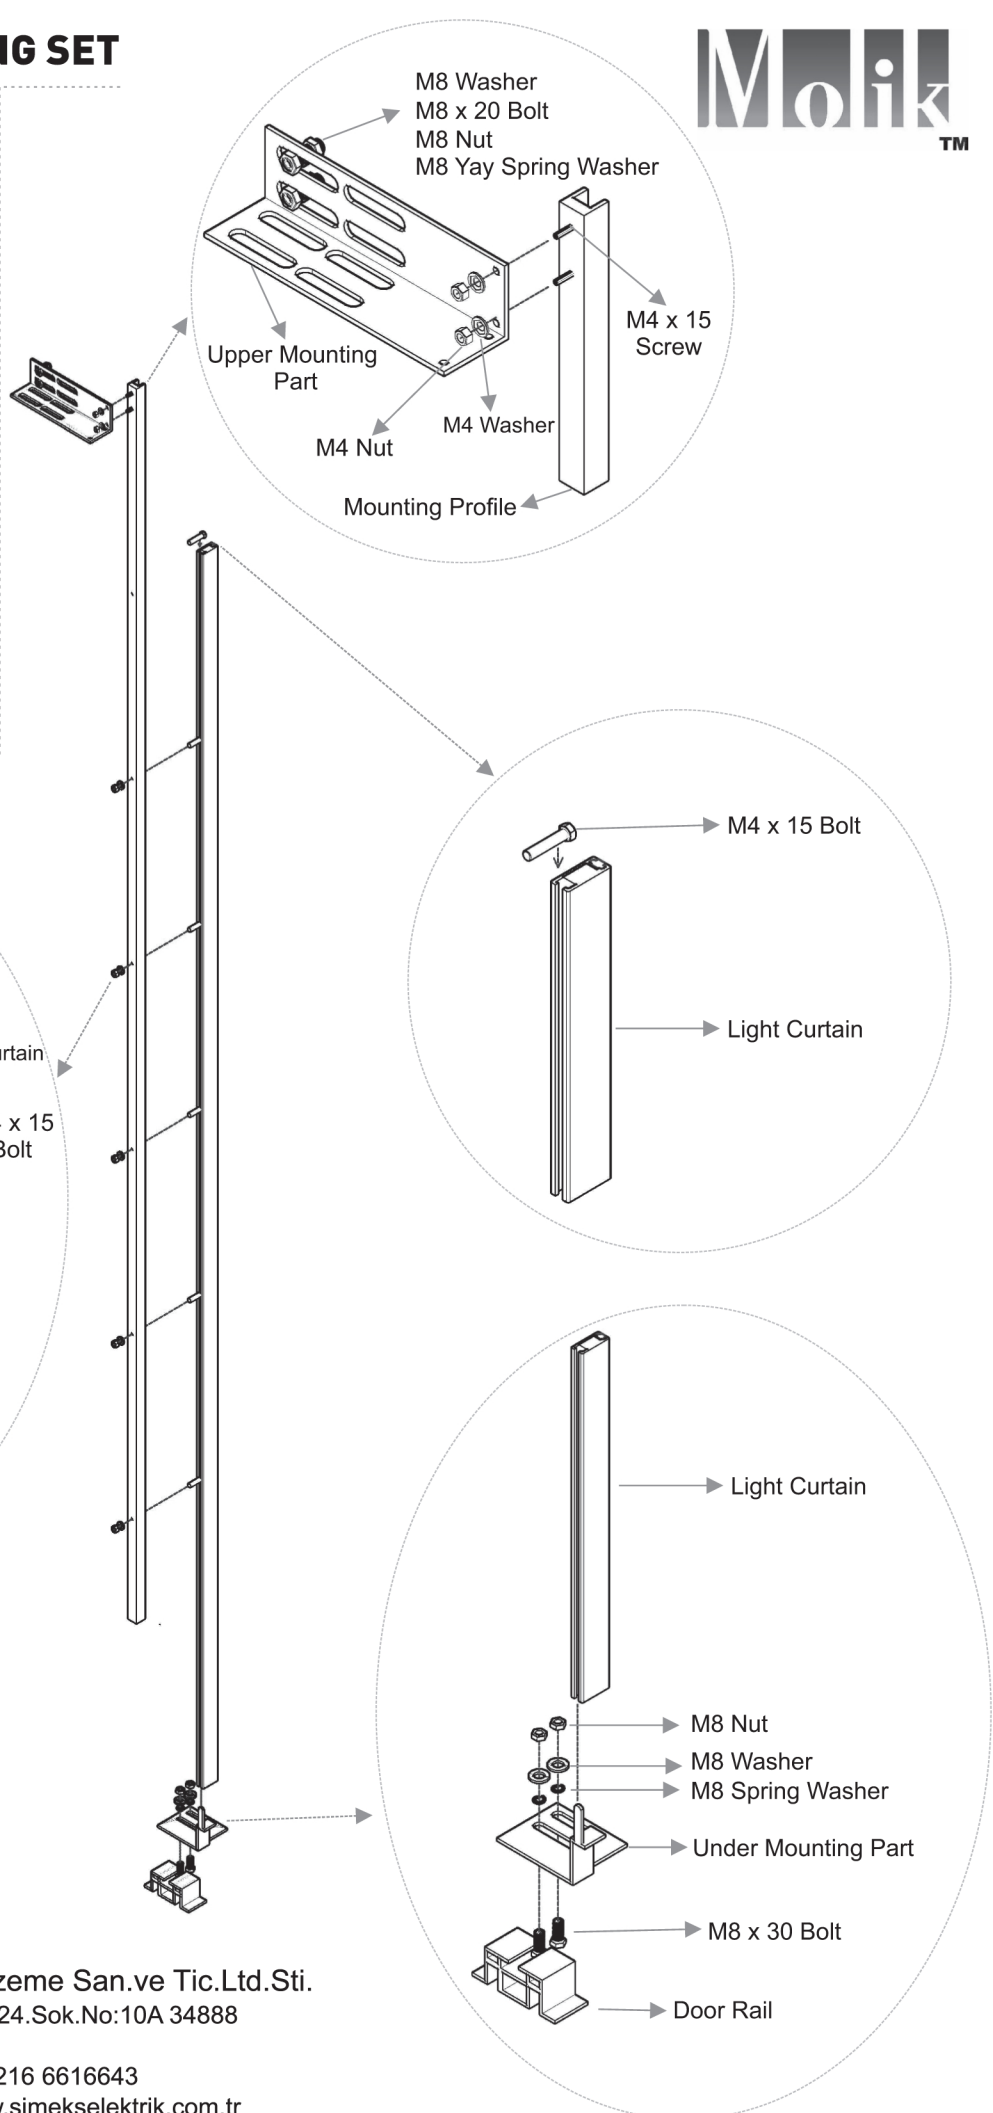

LIGHT CURTAIN MOUNTING SET

CONTENTS

- 1) 10 Pcs. M4 x 15 Bolt
- 2) 14 Pcs. M4 Nuts
- 3) 10 Pcs. M4 Washer
- 4) 4 Pcs. M8 x 30 Bolt
- 5) 8 Pcs. M8 Nuts
- 6) 8 Pcs. M8 Spring Washer
- 7) 4 Pcs. M8 x 20 Bolt
- 8) 4 Pcs. M4 x 15 Screw
- 9) 2 Pcs. Mounting Profile
- 10) 2 Pcs. Upper Mounting Part
- 11) 2 Pcs. Under Mounting Part